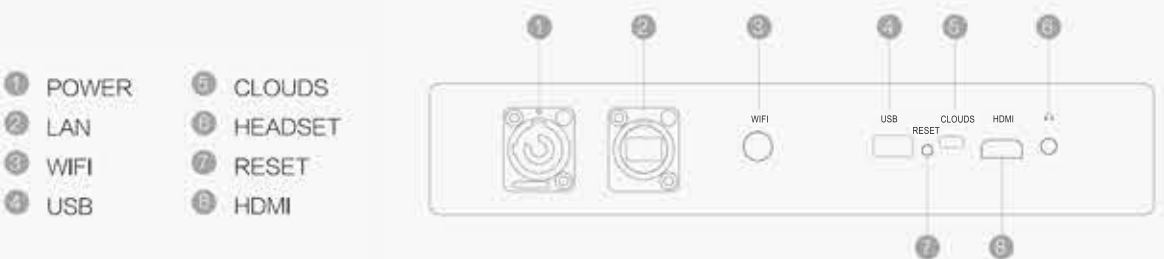

Screen Size

750 mm x 1000 mm

Application Scenarios

Store Showcase

Parameter	Value
Pixel Pitch(mm)	3.9 x 7.8
Pixel Density(dot/m ²)	32768
The overall size(mm)	780 x 1200 x 56
Screen/Module Display Size(mm)	750 x 1000
Screen/Module Resolution(dot)	178 X 128
LED Type	SMD 3in1
Brightness(cd/m ²)	5500
Transparency	85%
Viewing Angle	160°
Grey Level	14bits
Scan Mode	1 / 4
Refresh Rate(Hz)	3840
Frame Frequency(Hz)	60
Avg. Power Consumption(W/m ²)	300
Max. Power Consumption(W/m ²)	1000
Maintenance	Back
IP	IP42
Working Temp.	- 20~50°C
Weight(kg/m ²)	24

Connectivity

System Topology