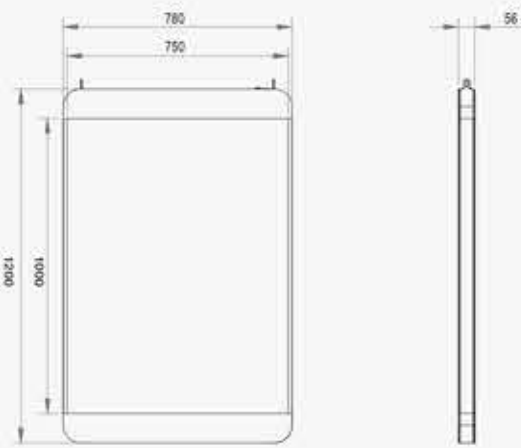

Transparent
80% Transparency

Smart
Smart phone control, combine the best of synchronously & asynchronously control. Transparent led displays, Transparent led poster

Simple
Plug & Play, there is no holding beam except screen outside frame.

High Brightness
5500cd/m², watch video clear against sunshine, Contrast ratio: 1500:1 Excellent color reproduction degree.

Wide Viewing Angle
Viewing angle:160°.

High Refresh Rate
Refresh rate 3840HZ.

TRANSPARENT LED POSTER SPECIFICATIONS

Screen Size

750 mm x 1000 mm

Application Scenarios

Store Showcase

Parameter	Value
Pixel Pitch(mm)	3.9 x 7.8
Pixel Density(dot/m ²)	32768
The overall size(mm)	780 x 1200 x 56
Screen/Module Display Size(mm)	750 x 1000
Screen/Module Resolution(dot)	178 X 128
LED Type	SMD 3in1
Brightness(cd/m ²)	5500
Transparency	85%
Viewing Angle	160°
Grey Level	14bits
Scan Mode	1 / 4
Refresh Rate(Hz)	3840
Frame Frequency(Hz)	60
Avg. Power Consumption(W/m ²)	300
Max. Power Consumption(W/m ²)	1000
Maintenance	Back
IP	IP42
Working Temp.	- 20~50°C
Weight(kg/m ²)	24