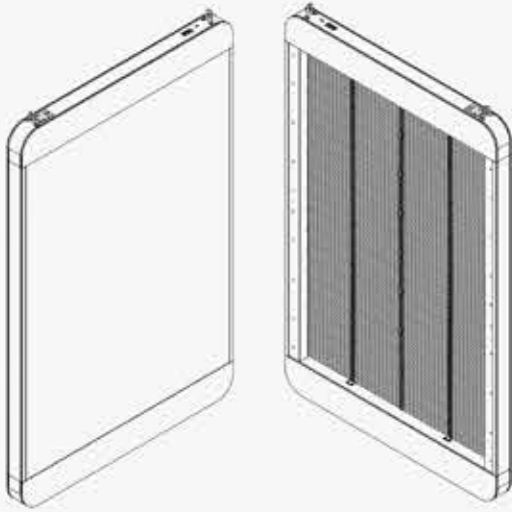

Transparent
80% Transparency

Smart
Smart phone control, combine the best of synchronously & asynchronously control. Transparent led displays, Transparent led poster

Simple
Plug & Play, there is no holding beam except screen outside frame.

High Brightness
5500cd/m², watch video clear against sunshine, Contrast ratio: 1500:1 Excellent color reproduction degree.

Wide Viewing Angle
Viewing angle:160°.

High Refresh Rate
Refresh rate 3840HZ.

TRANSPARENT LED POSTER SPECIFICATIONS

Screen Size

750 mm x 1000 mm

Application Scenarios

Store Showcase

Parameter	Value
Pixel Pitch(mm)	3.9 x 7.8
Pixel Density(dot/m ²)	32768
The overall size(mm)	780 x 1200 x 56
Screen/Module Display Size(mm)	750 x 1000
Screen/Module Resolution(dot)	178 X 128
LED Type	SMD 3in1
Brightness(cd/m ²)	5500
Transparency	85%
Viewing Angle	160°
Grey Level	14bits
Scan Mode	1 / 4
Refresh Rate(Hz)	3840
Frame Frequency(Hz)	60
Avg. Power Consumption(W/m ²)	300
Max. Power Consumption(W/m ²)	1000
Maintenance	Back
IP	IP42
Working Temp.	- 20~50°C
Weight(kg/m ²)	24